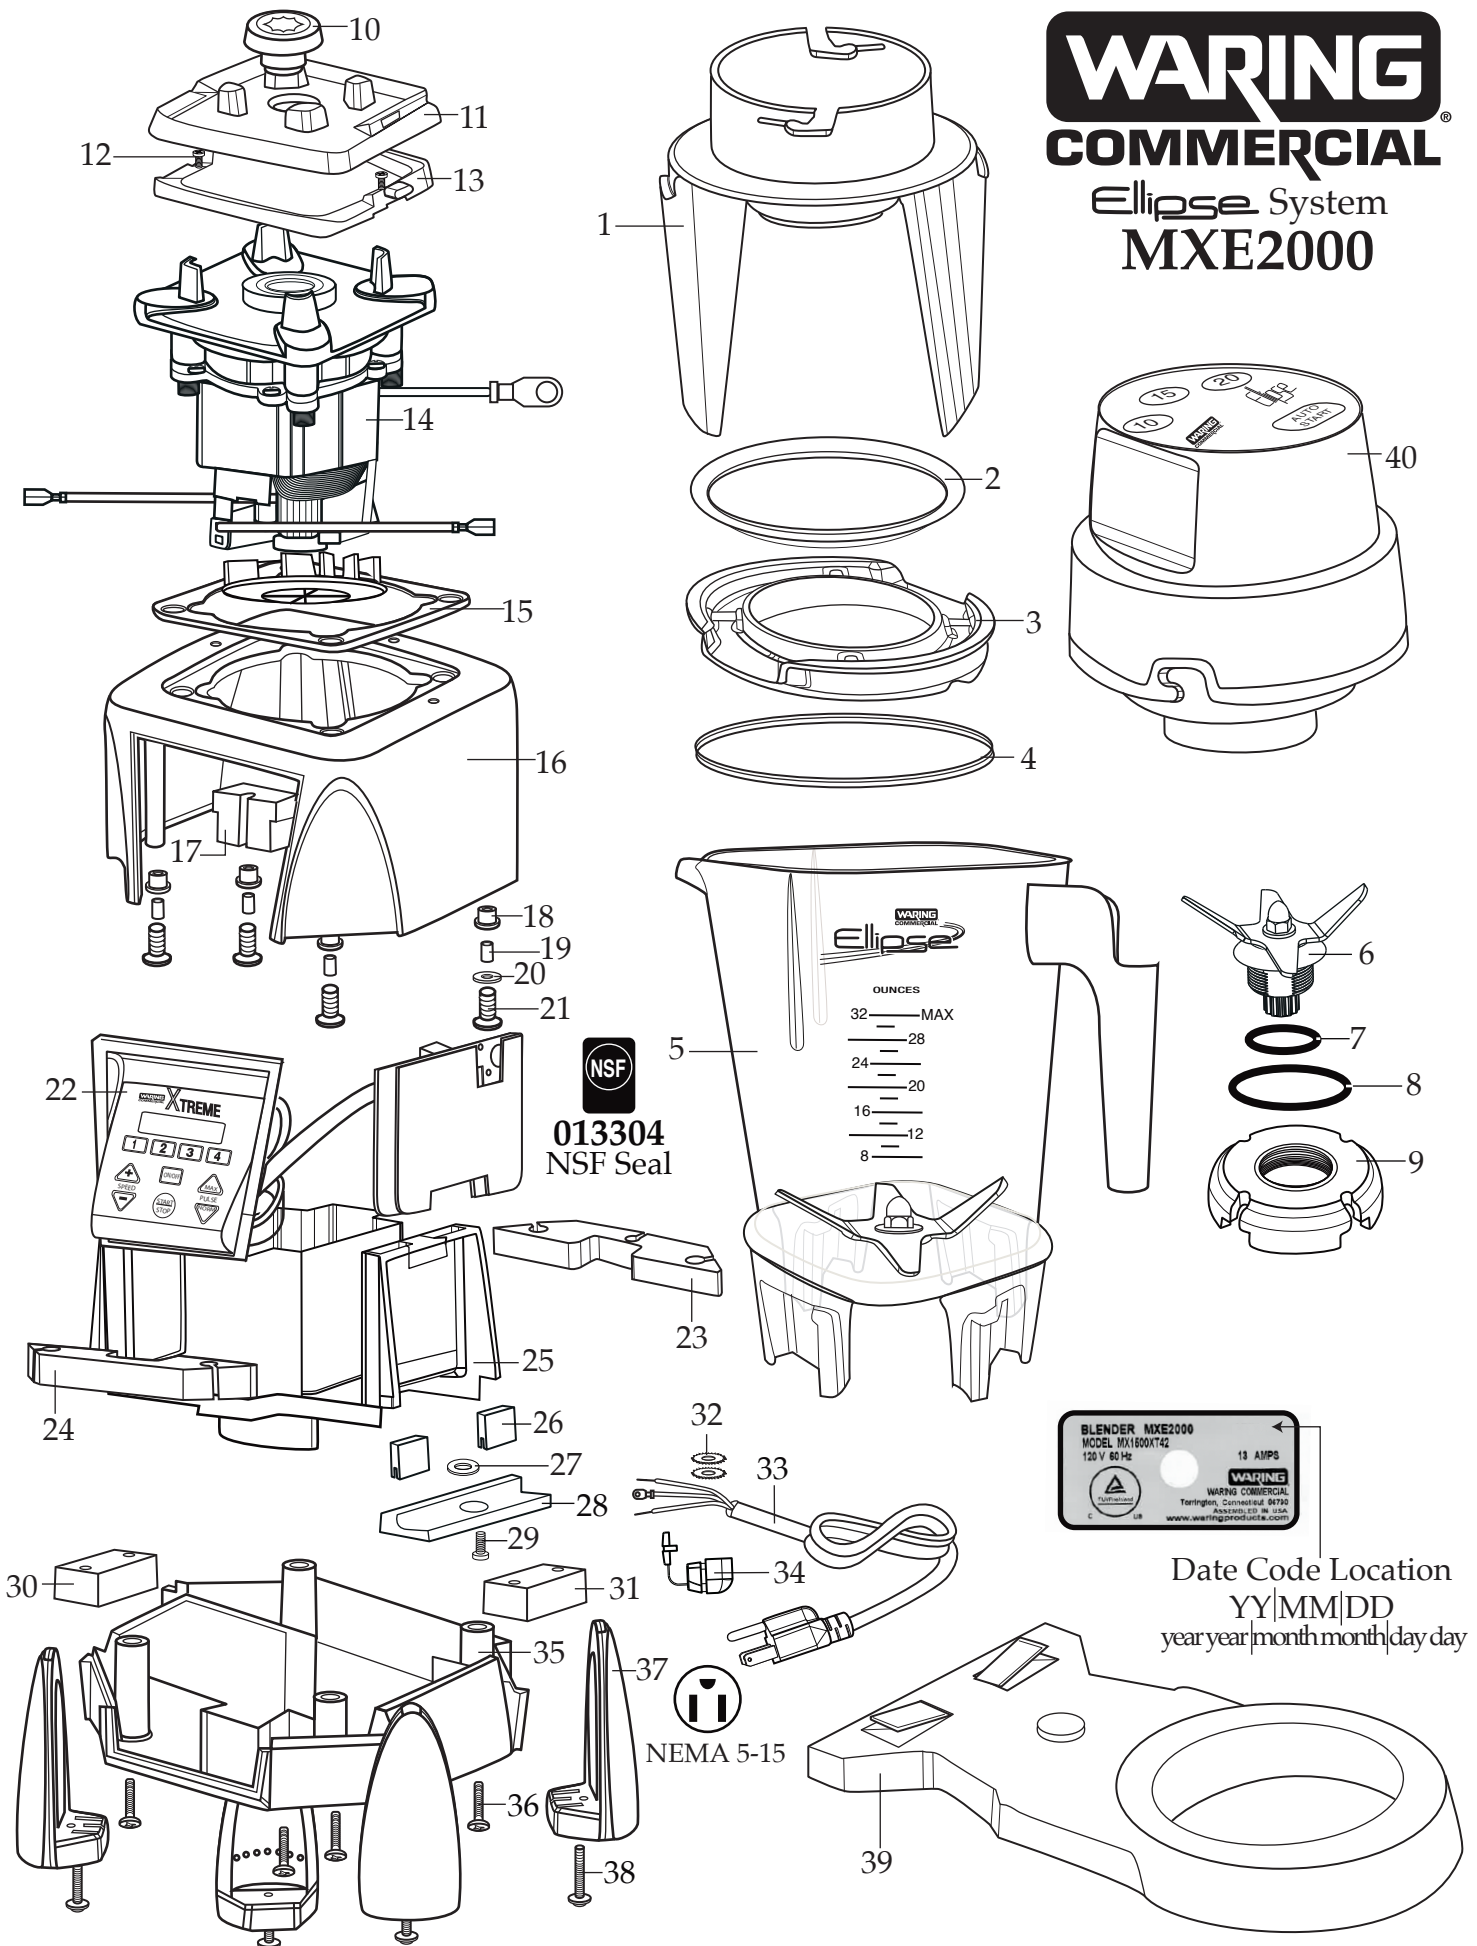

WARING COMMERCIAL

Ellipse System MXE2000

Illustration#	Part#	Description
1	038214	Dasher
2	038622	V-Ring Seal
3	038210	Jar Lid (black)
4	038212	Gasket
5	038213 503612	Jar Only Jar with Blending
6	503397	Blade Assembly
7	024271	O Ring
8	038491	O Ring
9	038630 038490	Blade Assembly Nut (<i>on units after 12/13/2022</i>) Hex Nut
10	503601	Sq. Drive Coupling with Adapter
11	037523	SE1500 Jar Pad
12	038306	Screw (4 required)
13	037521	Sound Enclosure Adapter
14	035397	Leili Motor with Sensor
15	026437	Dampening Plate Gasket
16	028032-24	Top Housing (dark blue)
17	028541	Motor Foam (2 required)
18	026439	Dampening Plate Bushing (4 required)
19	026453	Dampening Plate Sleeve (4 required)
20	026459	Washer
21	028929	Sems (4 required)
22	038368	Control Panel
23	028248	Top Housing Foam Rear Baffle
24	028249	Top Housing Foam Front Baffle
25	036814	2.78" Motor Housing
26	034900	PCB Cushions (2 required)
27	037232	Neoprene Washer
28	037007	PCB Mounting Bracket
29	013768	Screw
30	028247	Bottom Housing Foam Baffle
31	028542	Foam Baffle

Illustration#	Part#	Description
32	002943	Washer (2 required)
33	026925	Cord Set
34	007556	Strain Relief
35	028241-24-X	Bottom Housing (dark blue)
36	012505	Screw (4 required)
37	026430	Corner Post (4 required)
38	028928	Sems (4 required)
39	038305	Docking Station
40	038216-24	Drive Assembly (dark blue)

038579
Battery Pack
optional

037043
Sq. Drive Coupling

037041
Adapter

503601
Sq. Drive Coupling
with Adapter

038021
SE1500 Reflective Tape

503588
SE1500 Hinged Cover
with Handle

037520
SE1500 Fixed Cover

MXECHG1 - 038256
Single Charging Station

MXECHG3 - 038257
Triple Charging Station
optional