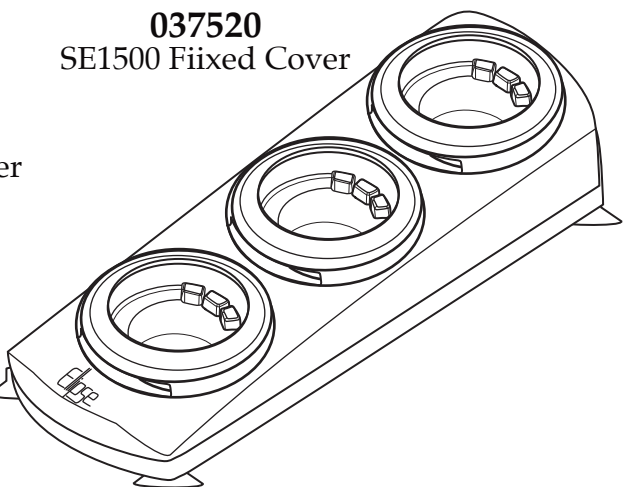

Illustration#	Part#	Description
32	002943	Washer (2 required)
33	026925	Cord Set
34	007556	Strain Relief
35	028241-24-X	Bottom Housing (dark blue)
36	012505	Screw (4 required)
37	026430	Corner Post (4 required)
38	028928	Sems (4 required)
39	038305	Docking Station
40	038216-24	Drive Assembly (dark blue)

038579
Battery Pack
optional

037043
Sq. Drive Coupling

037041
Adapter

503601
Sq. Drive Coupling
with Adapter

038021
SE1500 Reflective Tape

503588
SE1500 Hinged Cover
with Handle

037520
SE1500 Fixed Cover

MXECHG1 - 038256
Single Charging Station