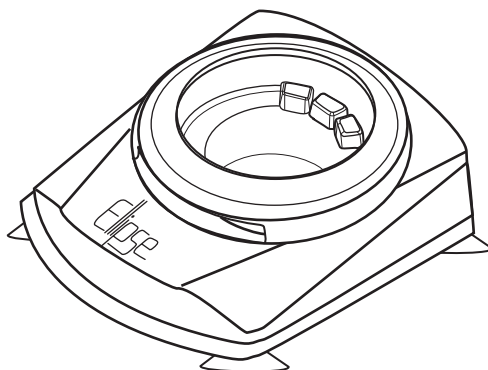

Illustration#	Part#	Description
32	002943	Washer (2 required)
33	026925	Cord Set
34	007556	Strain Relief
35	028241-24-X	Bottom Housing (dark blue)
36	012505	Screw (4 required)
37	026430	Corner Post (4 required)
38	028928	Sems (4 required)
39	038305	Docking Station
40	038216-24	Drive Assembly (dark blue)

038579
Battery Pack
optional

037043
Sq. Drive Coupling

037041
Adapter

503601
Sq. Drive Coupling
with Adapter

038021
SE1500 Reflective Tape

503588
SE1500 Hinged Cover
with Handle

037520
SE1500 Fixed Cover

MXECHG1 - 038256
Single Charging Station